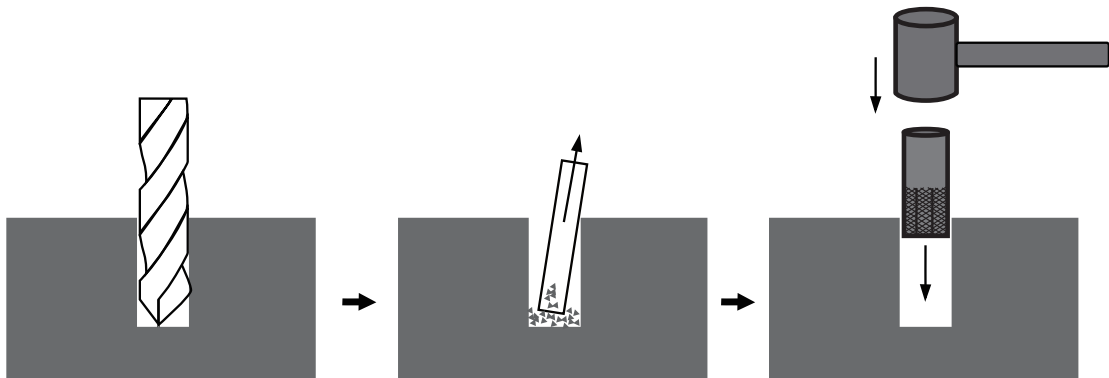

42.90.20.00 - EXIT Scala Anchor set (2 pcs)

Art.Nr. 2653411

Drilling: D12 mm x H40mm

Suck out debris

Contact:
 Dutch Toys Group
 P.O. Box 369
 7000AJ Doetinchem
 The Netherlands
 info@exittoys.com