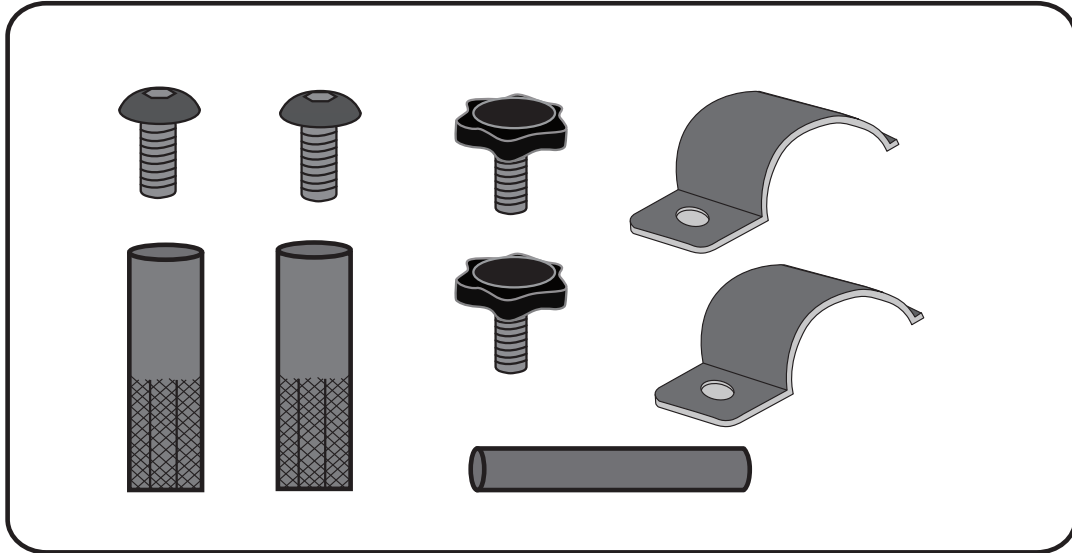

42.90.20.00 - EXIT Scala Anchor set (2 pcs)

Art.Nr. 2653411

Drilling: D12 mm x H40mm

Suck out debris

Contact:
 Dutch Toys Group
 P.O. Box 369
 7000AJ Doetinchem
 The Netherlands
 info@exittoys.com