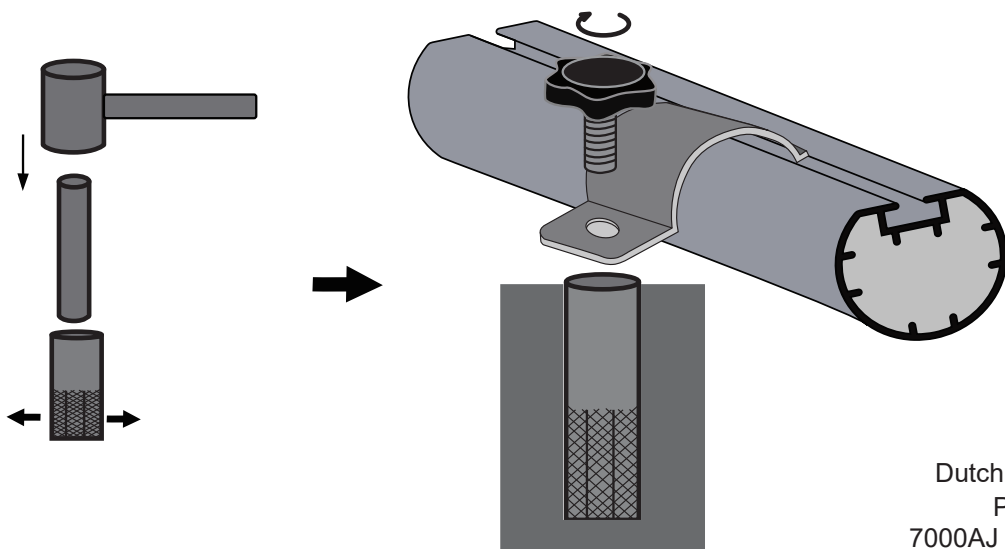

42.90.20.00 - EXIT Scala Anchor set (2 pcs)

Art.Nr. 2653411

Drilling: D12 mm x H40mm

Suck out debris

Contact:
 Dutch Toys Group
 P.O. Box 369
 7000AJ Doetinchem
 The Netherlands
 info@exittoys.com