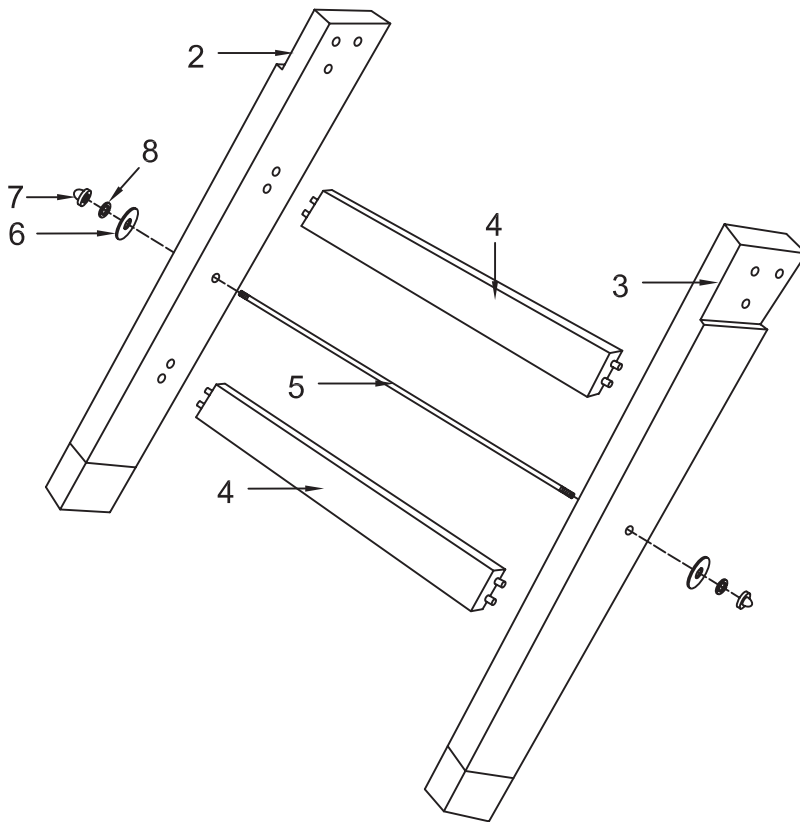

#25 3/8"X3" Bolt 12 pieces	#26 5/8"X25MM Washer 24 pieces	#27 3/8" Split Lock Washer 12 pieces	#28 3/8" Lock Nut 12 pieces
#29 Rod End Cap 8 pieces	#30 Drink Holder 2 pieces	#31 Soccer Ball 4 pieces	#32 Wrench 1 piece

Step 1: