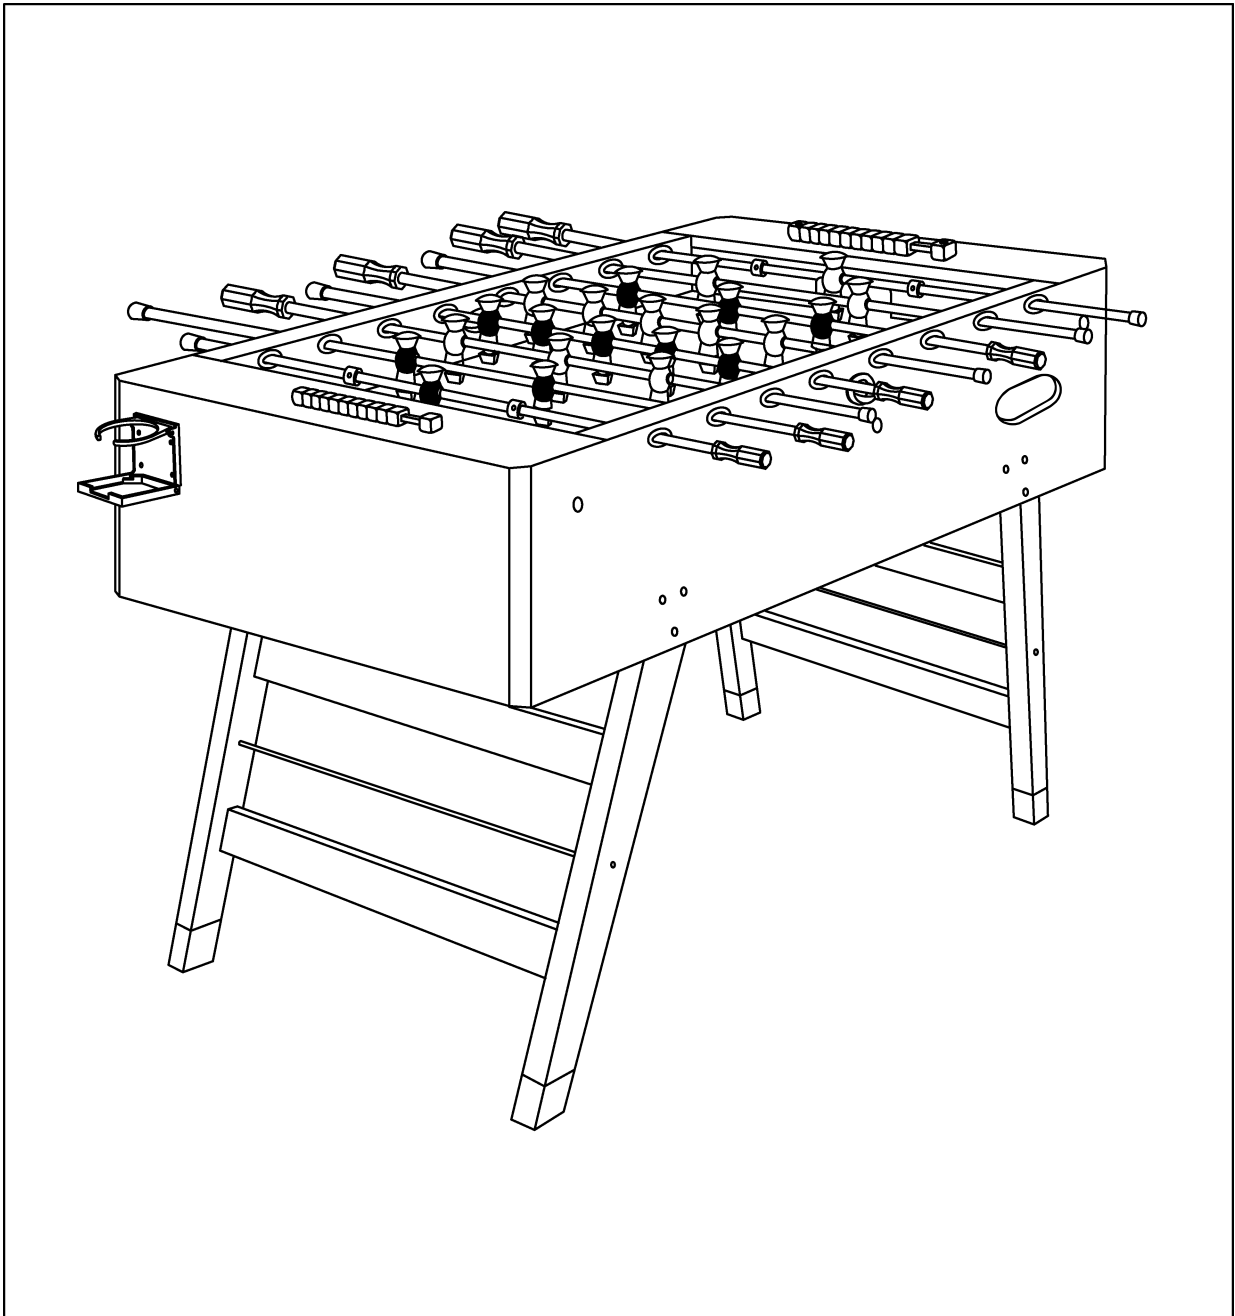

# SOCCER TABLE “WINNER”

Item-No.: 3500008

## Parts List

<p>#1</p>  <p>Main Frame 1 piece</p>	<p>#2</p>  <p>Left Leg 2 pieces</p>	<p>#3</p>  <p>Right Leg 2 pieces</p>	<p>#4</p>  <p>Leg Panel 4 pieces</p>
<p>#5</p>  <p>5/16" Support Rod 2 pieces</p>	<p>#6</p>  <p>5/16"x23MM Washer 4 pieces</p>	<p>#7</p>  <p>5/16" Cap Nut 4 pieces</p>	<p>#8</p>  <p>5/16" Split Lock Washer 4 pieces</p>
<p>#9</p>  <p>Two Player Rod 2 pieces</p>	<p>#10</p>  <p>Three Player Rod 4 pieces</p>	<p>#11</p>  <p>Five Player Rod 2 pieces</p>	<p>#12</p>  <p>5/8"X38MM Plastic Washer 16 pieces</p>
<p>#13</p>  <p>Bumper 16 pieces</p>	<p>#14</p>  <p>8#X1-1/8" Screw 26 pieces</p>	<p>#15</p>  <p>Lock Nut 26 pieces</p>	<p>#16</p>  <p>Stop ring 4 pieces</p>
<p>#17</p>  <p>Home players 11 pieces</p>	<p>#18</p>  <p>Visit players 11 pieces</p>	<p>#19</p>  <p>Ball Entry Cup 2 pieces</p>	<p>#20</p>  <p>8#X5/8" Phillips Head Screw 14 pieces</p>
<p>#21</p>  <p>Rod Handle 8 pieces</p>	<p>#22</p>  <p>T5X15MM Bolt 8 pieces</p>	<p>#23</p>  <p>Score Rack 2 pieces</p>	<p>#24</p>  <p>F4*1-1/2" Screw 4 pieces</p>

<p>#25</p>  <p>3/8"X3" Bolt 12 pieces</p>	<p>#26</p>  <p>5/8"X25MM Washer 24 pieces</p>	<p>#27</p>  <p>3/8" Split Lock Washer 12 pieces</p>	<p>#28</p>  <p>3/8" Lock Nut 12 pieces</p>
<p>#29</p>  <p>Rod End Cap 8 pieces</p>	<p>#30</p>  <p>Drink Holder 2 pieces</p>	<p>#31</p>  <p>Soccer Ball 4 pieces</p>	<p>#32</p>  <p>Wrench 1 piece</p>